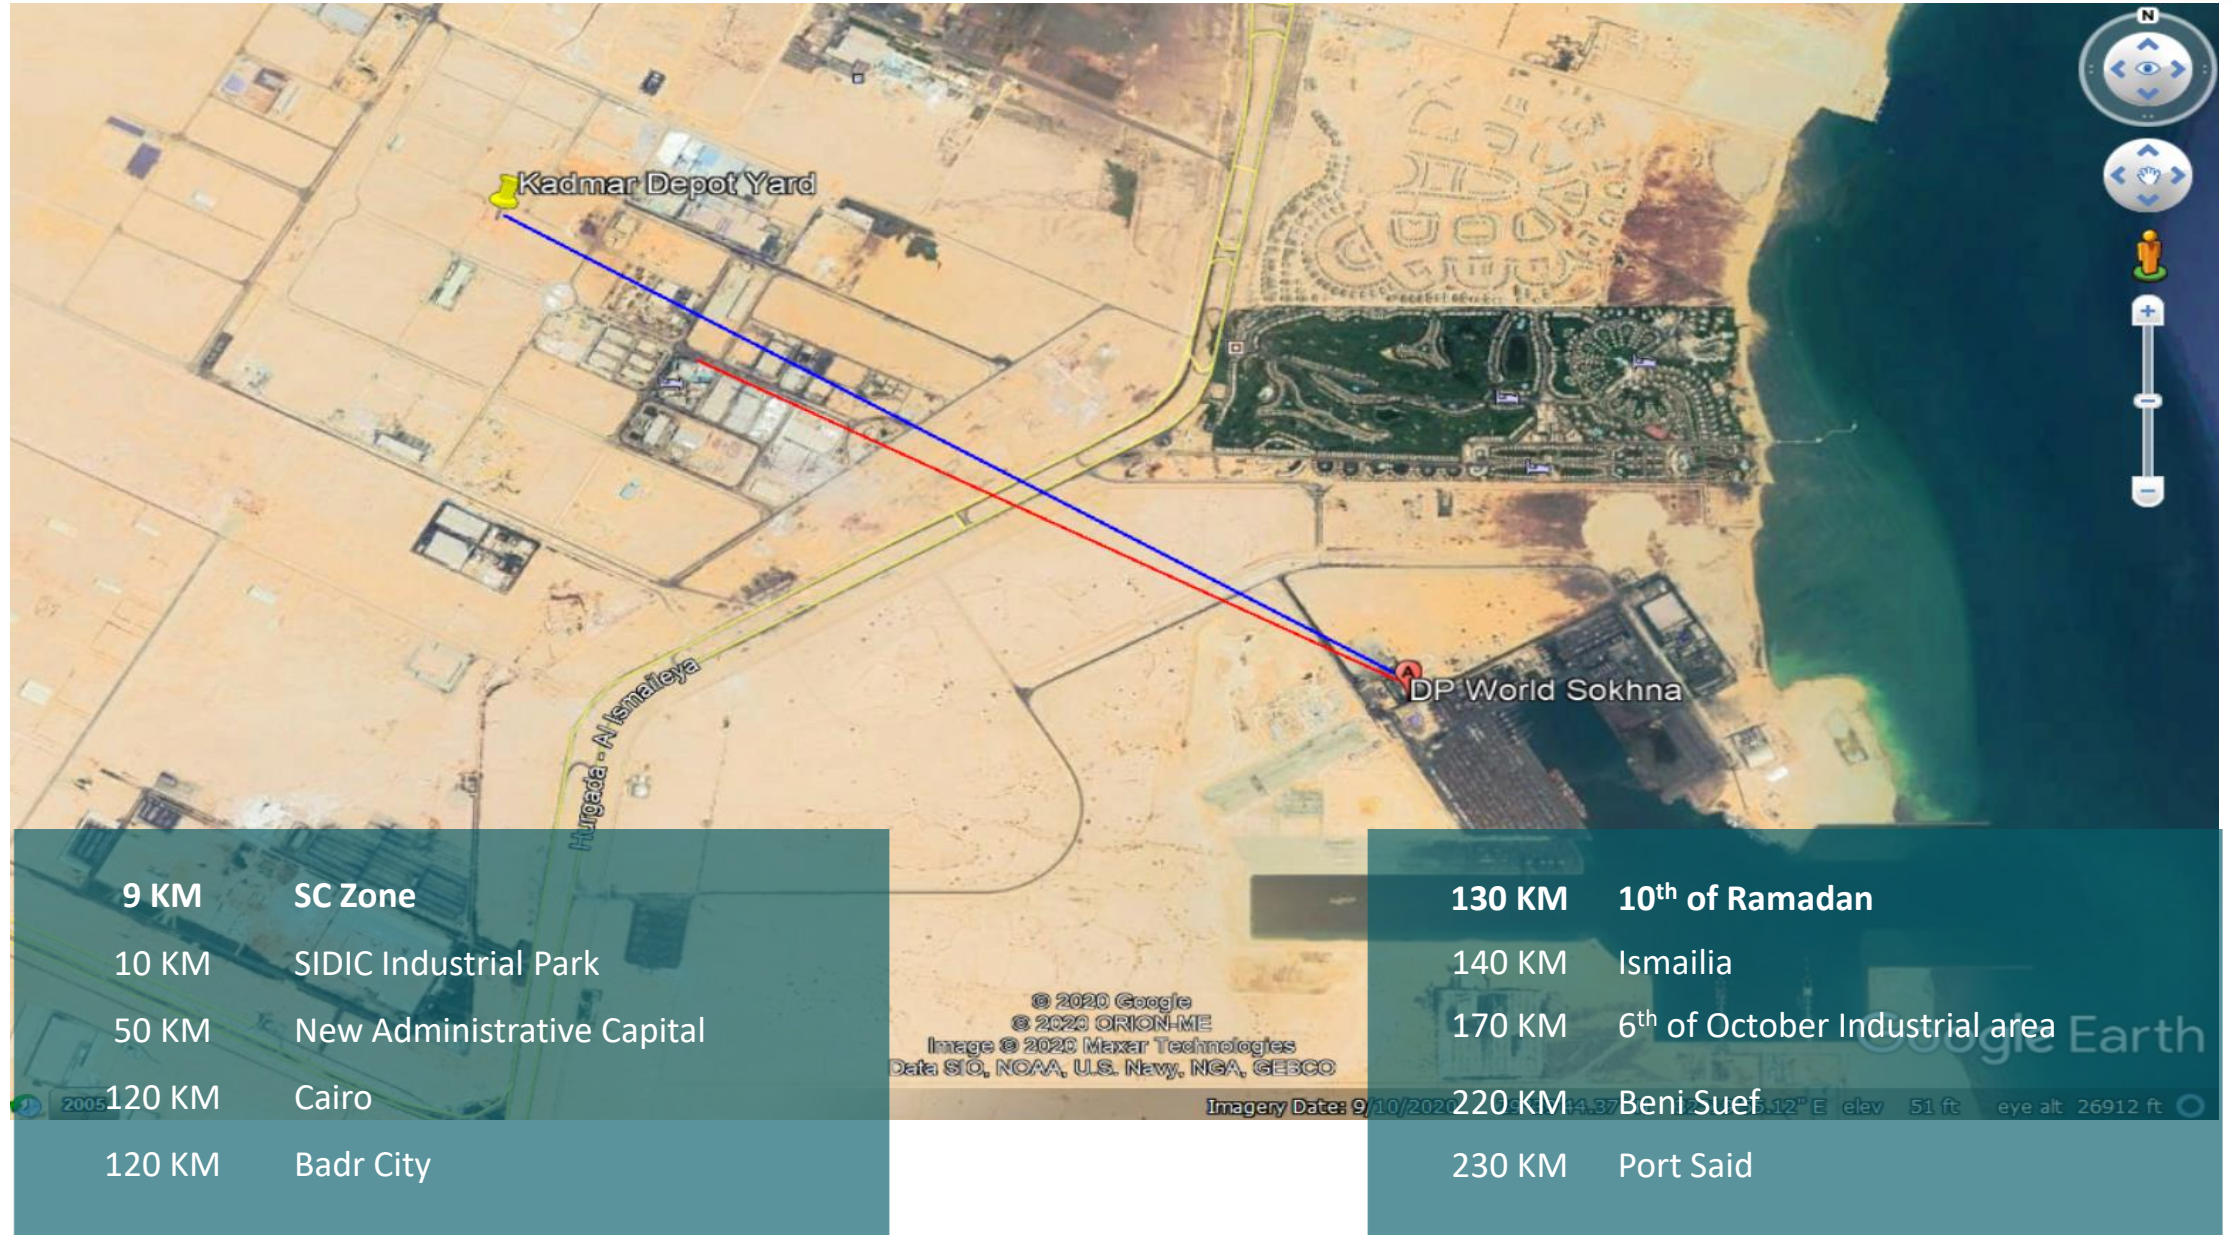

1. Distance from KADMAR SOKHNA to SOKHNA PORT 8 KM

2. KADMAR DAMIETTA Warehouse

Warehouse#2 Fact Sheet

Location	: Damietta
Space	: 3200 sqm
Offices Space	: 198 m
Pallet position	: 656 PP
Free space	: 200 m
Clear heights	: 12.5 m
Licenses	: FOOD Staff & General Cargo (operation)

2. Distance from KADMAR Damietta W/H to DAMIETTA PORT 300 M

3. KADMAR DAMIETTA BONDED YARD

Bonded yard#3 Fact Sheet

Location	: Damietta
Space	: 3200 sqm
Offices Space	: 200 m
Container	: 1500 DC (Full and empty)
Free space	: 3000 m
Licenses	: Bonded container yard (Operation)

4. Distance from KADMAR ABU RAWASH to Rod AL-Faraj gate 250 M

5. KADMAR Egypt Warehouses EL-NADHA

Warehouse#5 Fact Sheet

Location	: EL-NAHDA
Space	: 18.000 sqm
Free Space	: 18000 m
Pallet position	: Ground Level